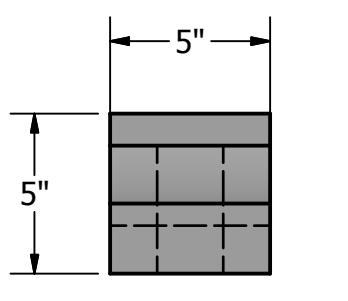

SIDE
SCALE 1"=6"

FACE
SCALE 1"=6"

DRAWN slunsford	4/29/2017	42" PUB TOP TABLE	
CHECKED		TITLE	
QA		MADE IN USA OUTCAST designs	
MFG		SIZE 24 x 36 (inches)	DWG NO 42in PUB TOP TABLE
APPROVED		SCALE 1"=6"	REV
		SHEET 1 OF 1	