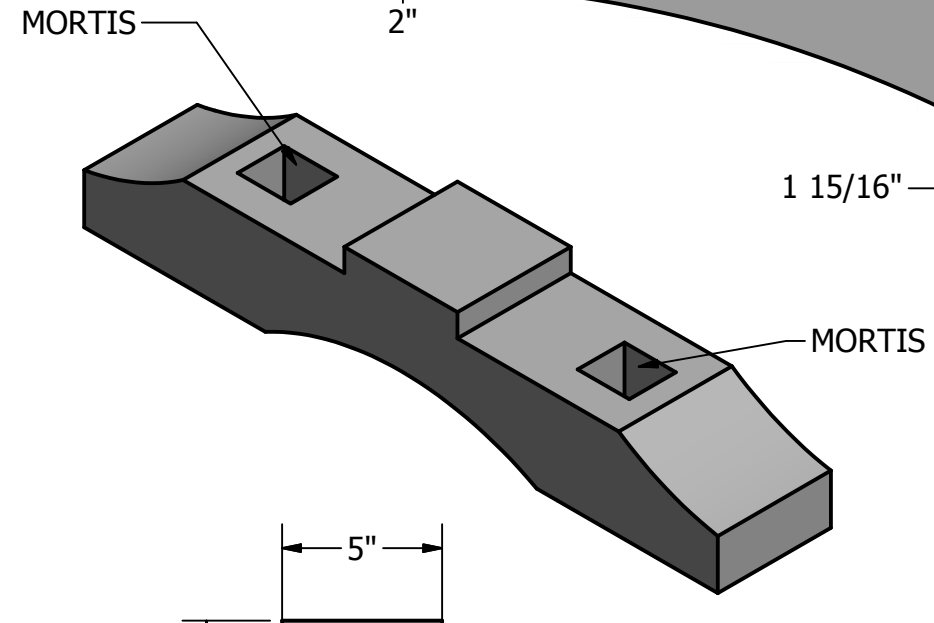

SIDE
SCALE 1"=6"

FACE
SCALE 1"=6"

DRAWN slunsford	4/29/2017	42" PUB TOP TABLE	
CHECKED		TITLE	
QA		MADE IN USA OUTCAST designs	
MFG		SIZE 24 x 36 (inches)	DWG NO 42in PUB TOP TABLE
APPROVED		SCALE 1"=6"	REV
		SHEET 1 OF 1	