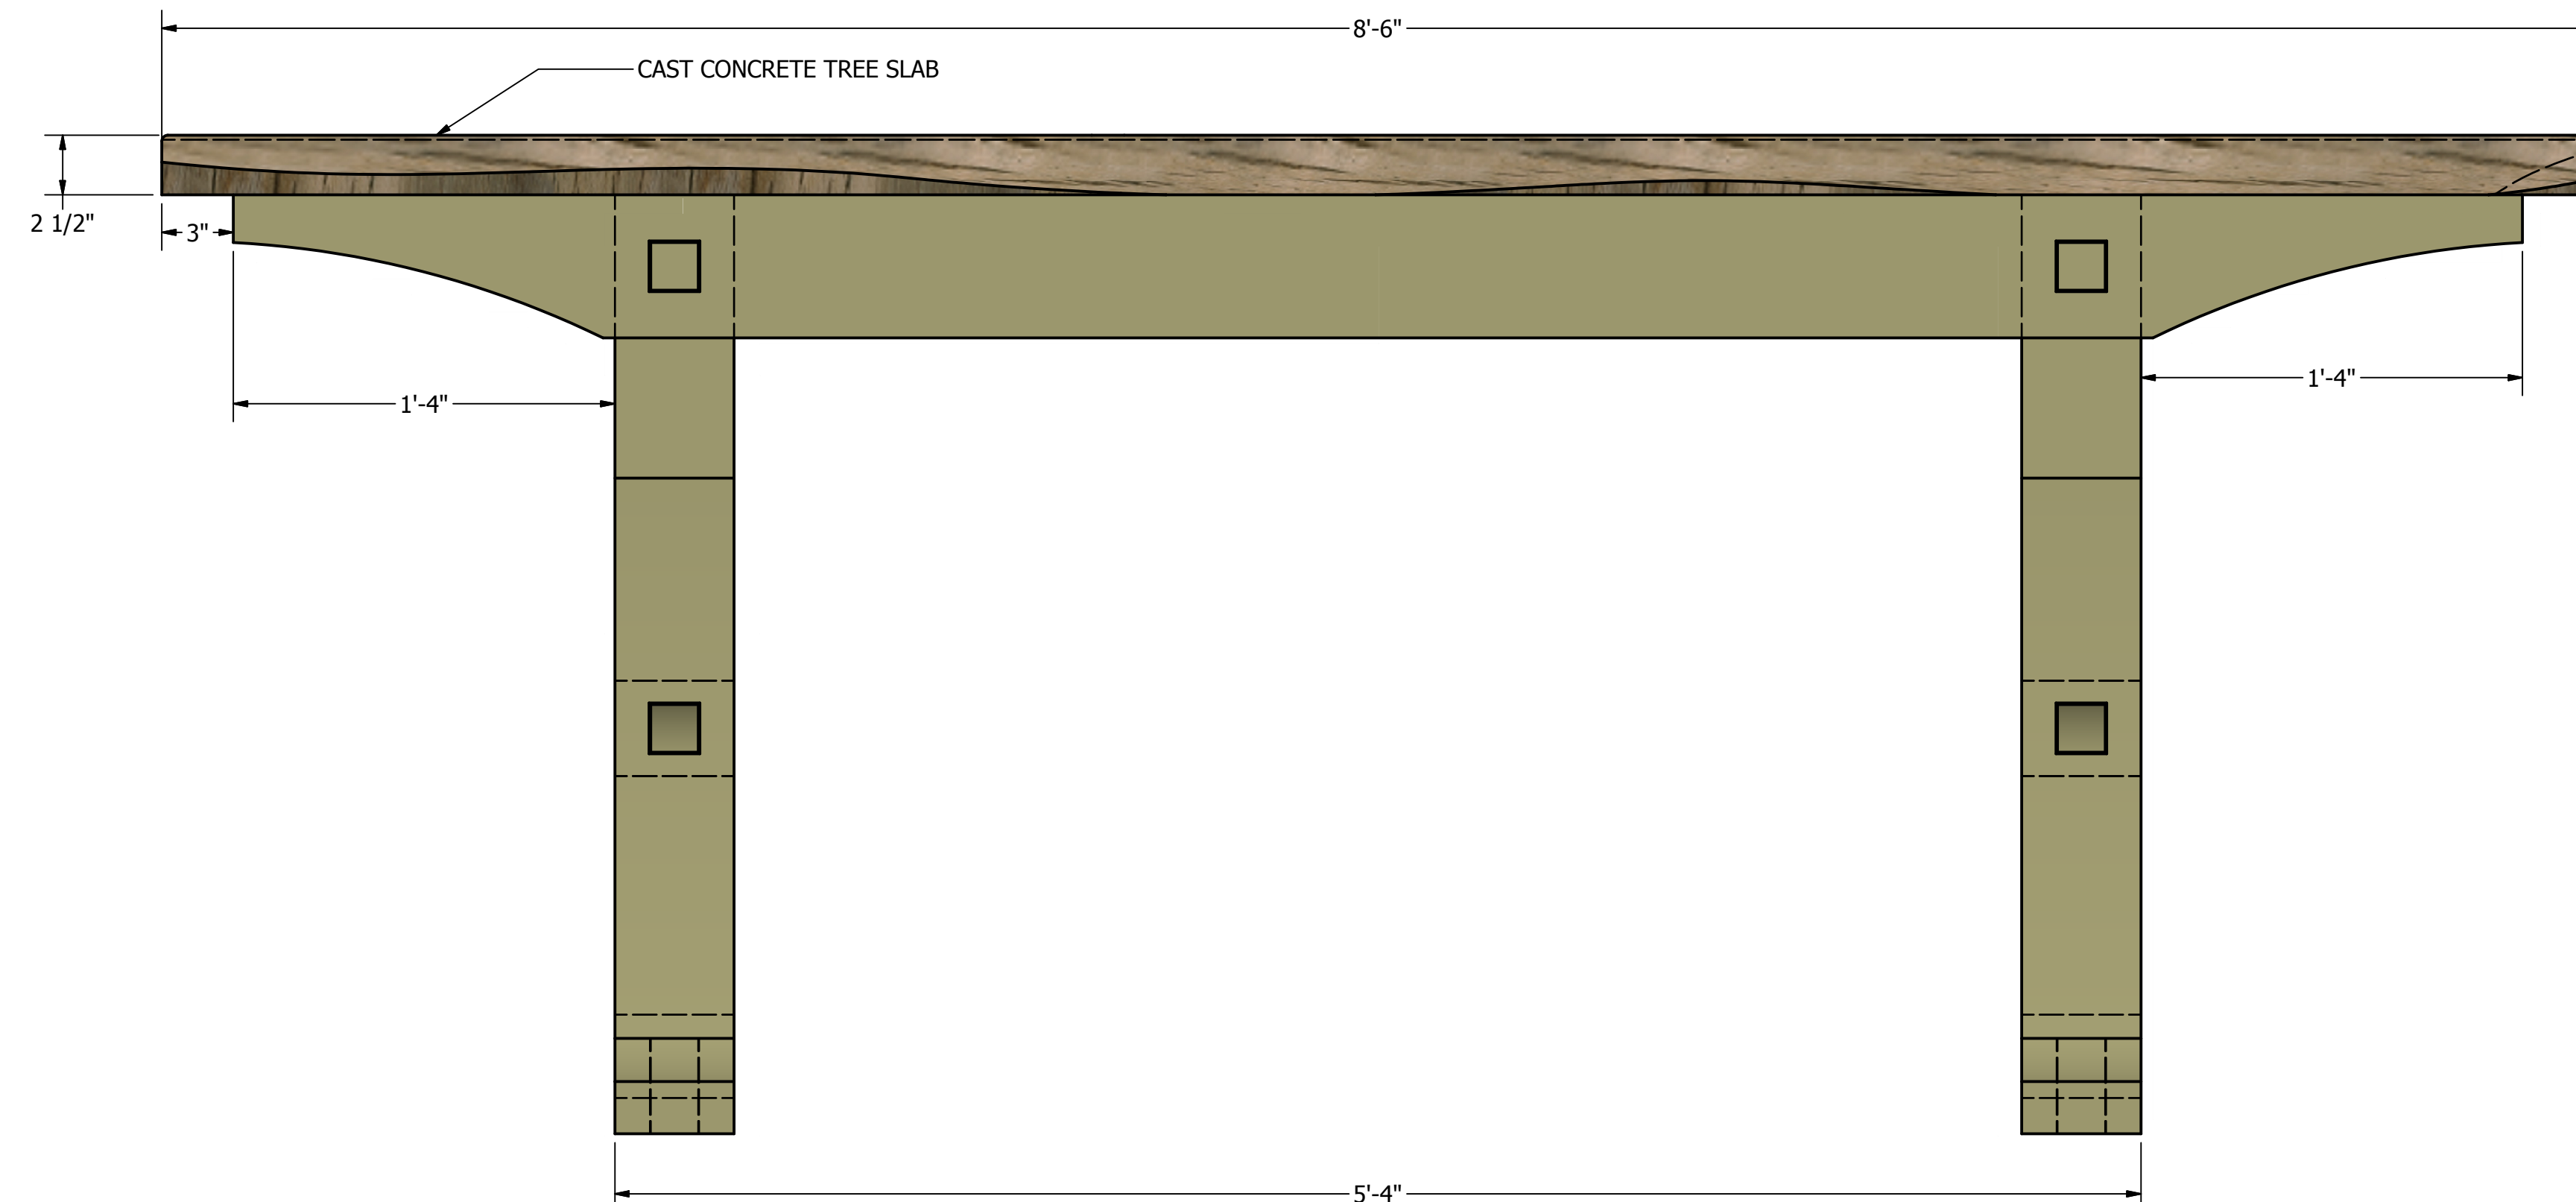

SIDE
SCALE 1"=6"

FACE
SCALE 1"=6"

DRAWN slunsford	4/29/2017	42" PUB TOP TABLE	
CHECKED		TITLE	
QA		MADE IN USA OUTCAST designs	
MFG		SIZE 24 x 36 (inches)	DWG NO 42in PUB TOP TABLE
APPROVED		SCALE 1"=6"	REV
		SHEET 1 OF 1	