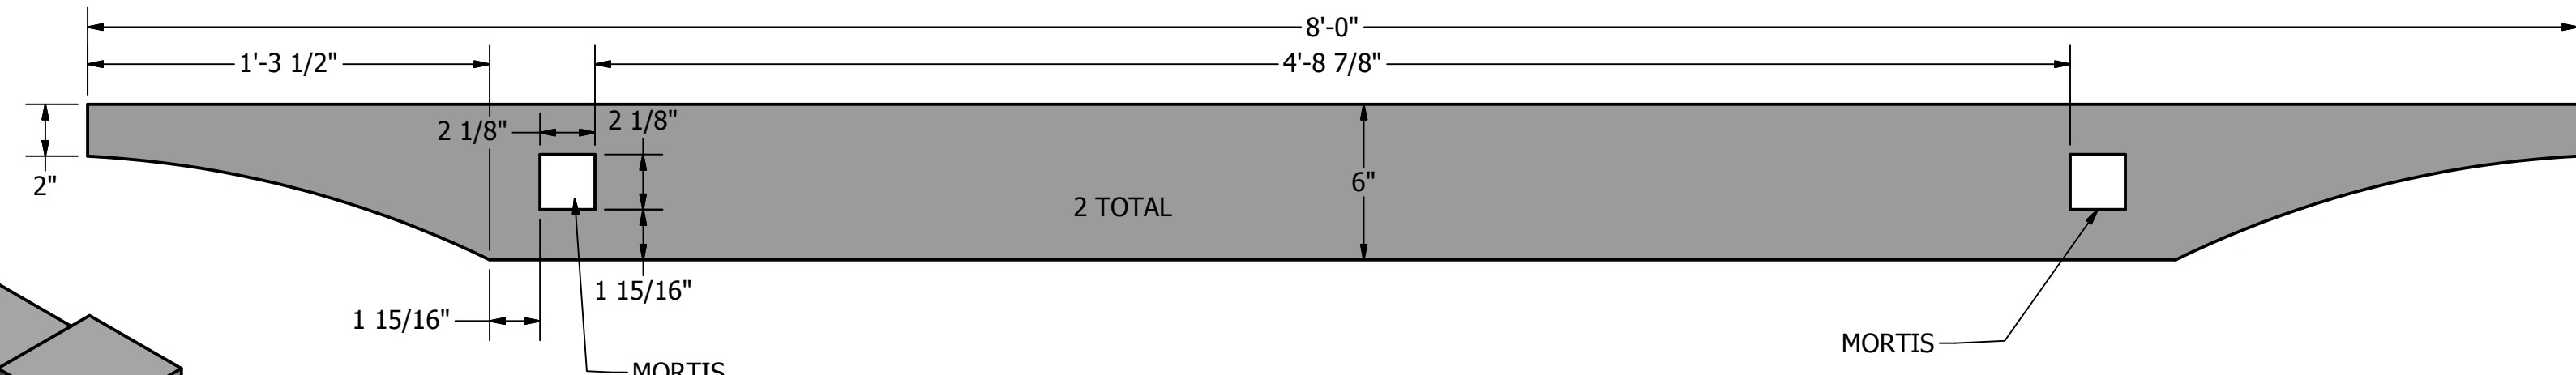

SIDE
SCALE 1"=6"

FACE
SCALE 1"=6"

DRAWN slunsford	4/29/2017	42" PUB TOP TABLE	
CHECKED		TITLE	
QA		MADE IN USA OUTCAST designs	
MFG		SIZE 24 x 36 (inches)	DWG NO 42in PUB TOP TABLE
APPROVED		SCALE 1"=6"	REV
		SHEET 1 OF 1	