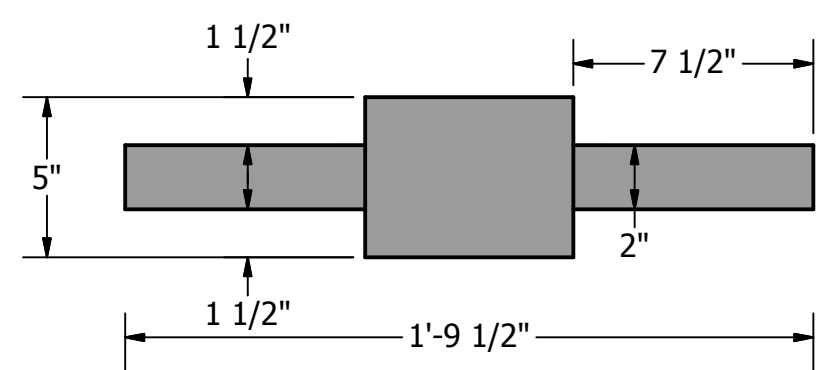

SIDE
SCALE 1"=6"

FACE
SCALE 1"=6"

DRAWN slunsford	4/29/2017	42" PUB TOP TABLE	
CHECKED		TITLE	
QA		MADE IN USA OUTCAST designs	
MFG		SIZE 24 x 36 (inches)	DWG NO 42in PUB TOP TABLE
APPROVED		SCALE 1"=6"	REV
		SHEET 1 OF 1	