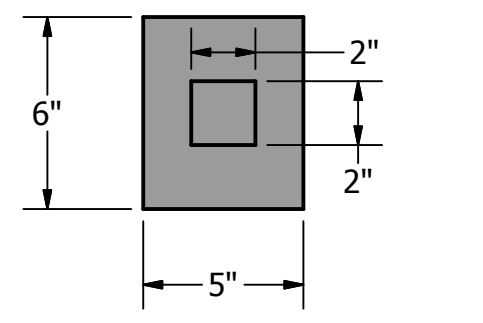

SIDE
SCALE 1"=6"

FACE
SCALE 1"=6"

DRAWN slunsford	4/29/2017	42" PUB TOP TABLE	
CHECKED		TITLE	
QA		MADE IN USA OUTCAST designs	
MFG		SIZE 24 x 36 (inches)	DWG NO 42in PUB TOP TABLE
APPROVED		SCALE 1"=6"	REV
		SHEET 1 OF 1	