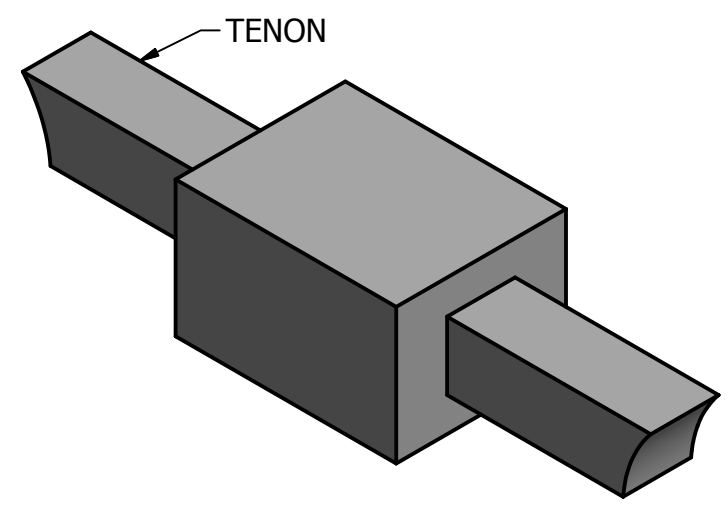

SIDE
SCALE 1"=6"

FACE
SCALE 1"=6"

DRAWN slunsford	4/29/2017	42" PUB TOP TABLE	
CHECKED		TITLE	
QA		MADE IN USA OUTCAST designs	
MFG		SIZE 24 x 36 (inches)	DWG NO 42in PUB TOP TABLE
APPROVED		SCALE 1"=6"	REV
		SHEET 1 OF 1	