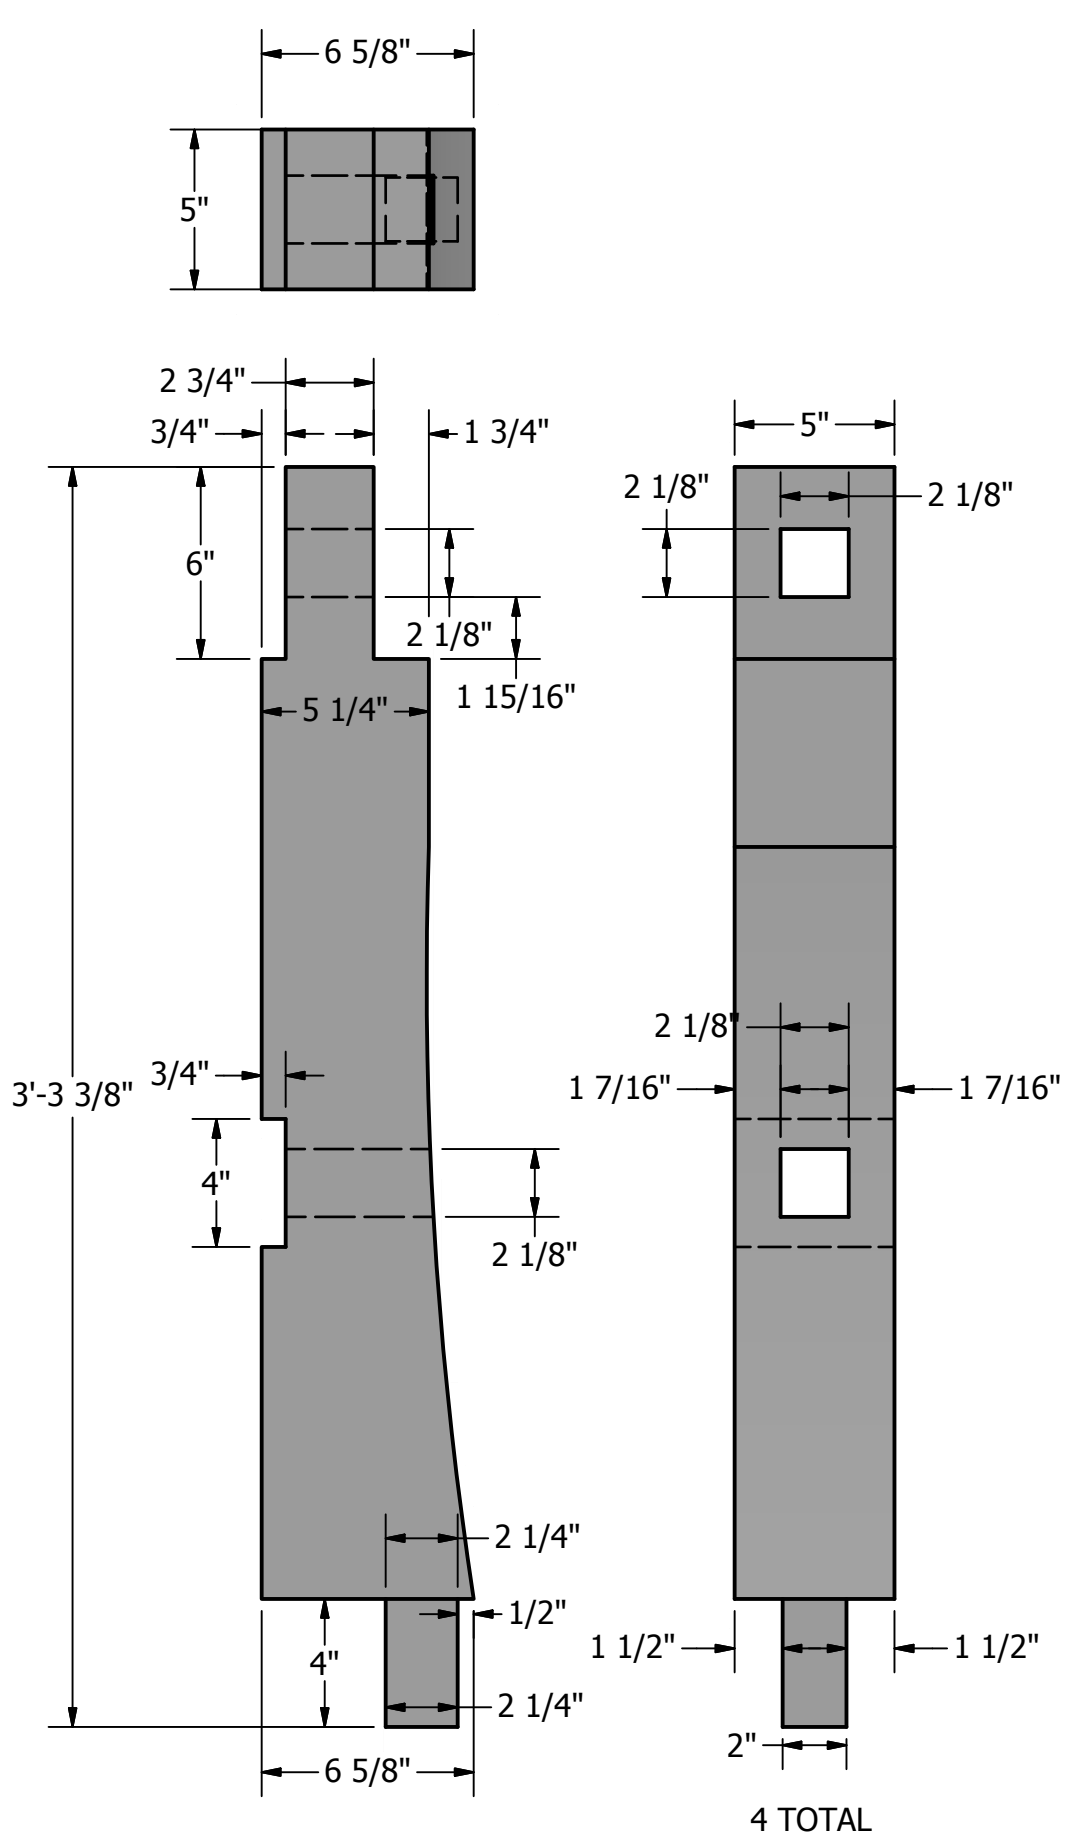

SIDE
SCALE 1"=6"

FACE
SCALE 1"=6"

DRAWN slunsford	4/29/2017	42" PUB TOP TABLE	
CHECKED		TITLE	
QA		MADE IN USA OUTCAST designs	
MFG		SIZE 24 x 36 (inches)	DWG NO 42in PUB TOP TABLE
APPROVED		SCALE 1"=6"	REV
		SHEET 1 OF 1	