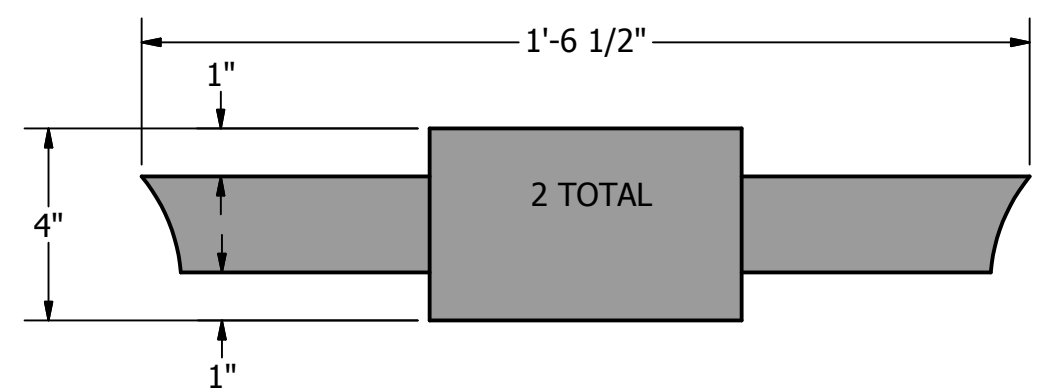

SIDE
SCALE 1"=6"

FACE
SCALE 1"=6"

DRAWN slunsford	4/29/2017	42" PUB TOP TABLE	
CHECKED		TITLE	
QA		MADE IN USA OUTCAST designs	
MFG		SIZE 24 x 36 (inches)	DWG NO 42in PUB TOP TABLE
APPROVED		SCALE 1"=6"	REV
		SHEET 1 OF 1	