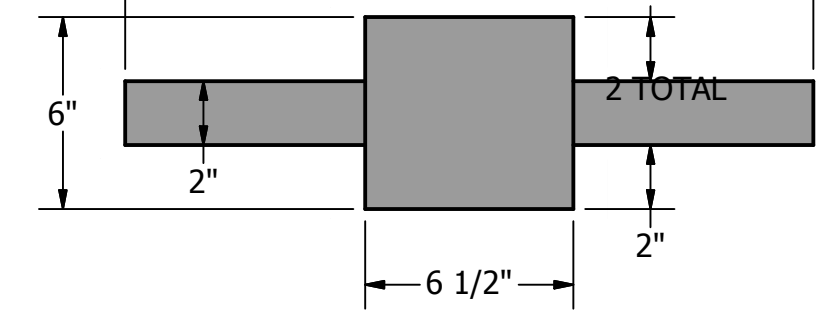

SIDE
SCALE 1"=6"

FACE
SCALE 1"=6"

DRAWN slunsford	4/29/2017	42" PUB TOP TABLE	
CHECKED		TITLE	
QA		MADE IN USA OUTCAST designs	
MFG		SIZE 24 x 36 (inches)	DWG NO 42in PUB TOP TABLE
APPROVED		SCALE 1"=6"	REV
		SHEET 1 OF 1	