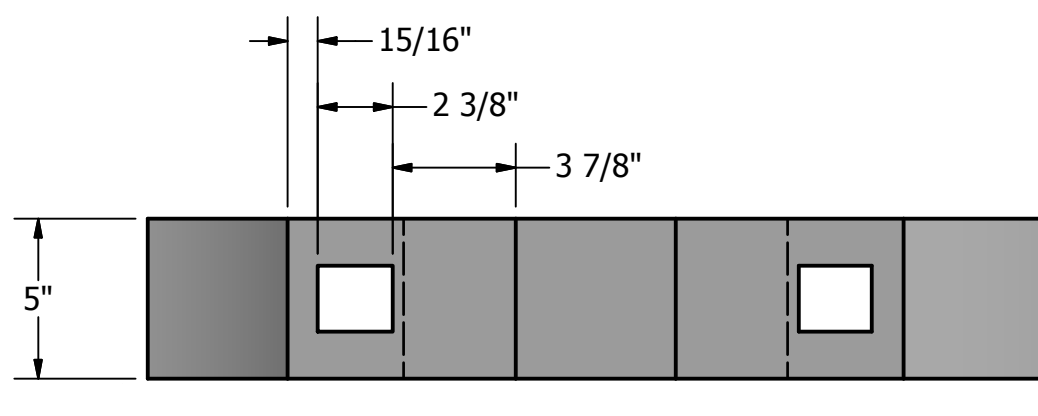

SIDE
SCALE 1"=6"

FACE
SCALE 1"=6"

DRAWN slunsford	4/29/2017	42" PUB TOP TABLE	
CHECKED		TITLE	
QA		MADE IN USA OUTCAST designs	
MFG		SIZE 24 x 36 (inches)	DWG NO 42in PUB TOP TABLE
APPROVED		SCALE 1"=6"	REV
		SHEET 1 OF 1	