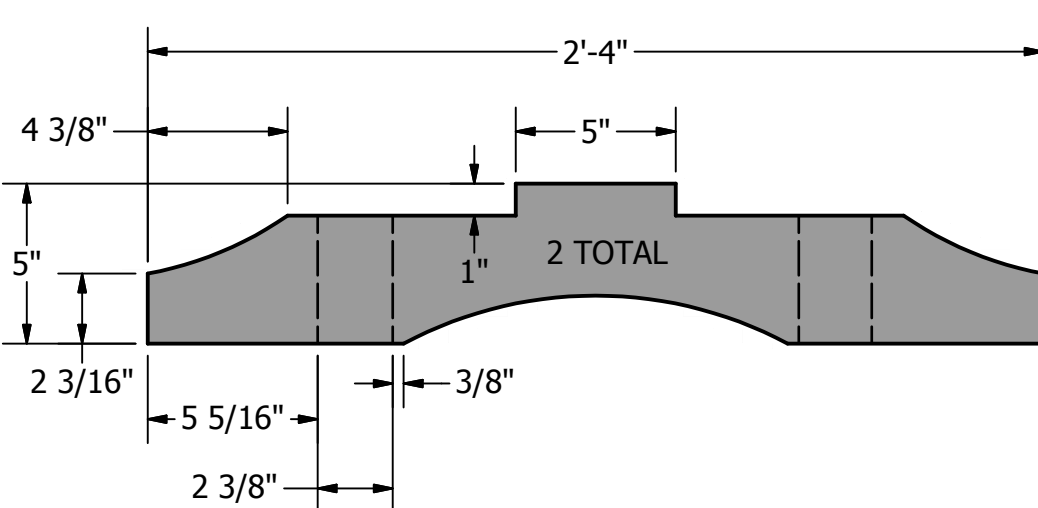

SIDE
SCALE 1"=6"

FACE
SCALE 1"=6"

DRAWN slunsford	4/29/2017	42" PUB TOP TABLE	
CHECKED		TITLE	
QA		MADE IN USA OUTCAST designs	
MFG		SIZE 24 x 36 (inches)	DWG NO 42in PUB TOP TABLE
APPROVED		SCALE 1"=6"	REV
		SHEET 1 OF 1	