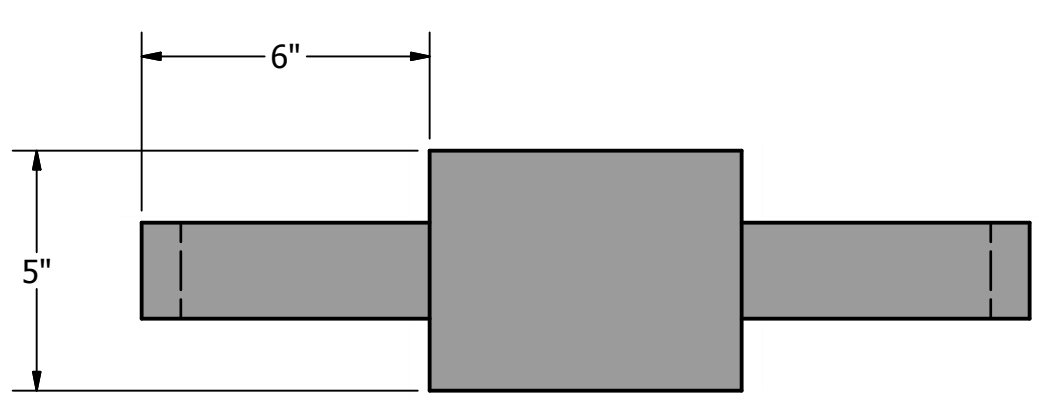

SIDE
SCALE 1"=6"

FACE
SCALE 1"=6"

DRAWN slunsford	4/29/2017	42" PUB TOP TABLE	
CHECKED		TITLE	
QA		MADE IN USA OUTCAST designs	
MFG		SIZE 24 x 36 (inches)	DWG NO 42in PUB TOP TABLE
APPROVED		SCALE 1"=6"	REV
		SHEET 1 OF 1	