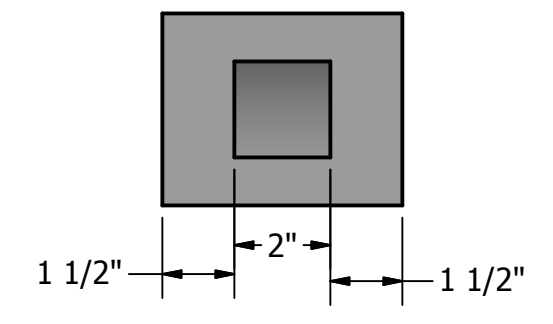

SIDE
SCALE 1"=6"

FACE
SCALE 1"=6"

DRAWN slunsford	4/29/2017	42" PUB TOP TABLE	
CHECKED		TITLE	
QA		MADE IN USA OUTCAST designs	
MFG		SIZE 24 x 36 (inches)	DWG NO 42in PUB TOP TABLE
APPROVED		SCALE 1"=6"	REV
		SHEET 1 OF 1	