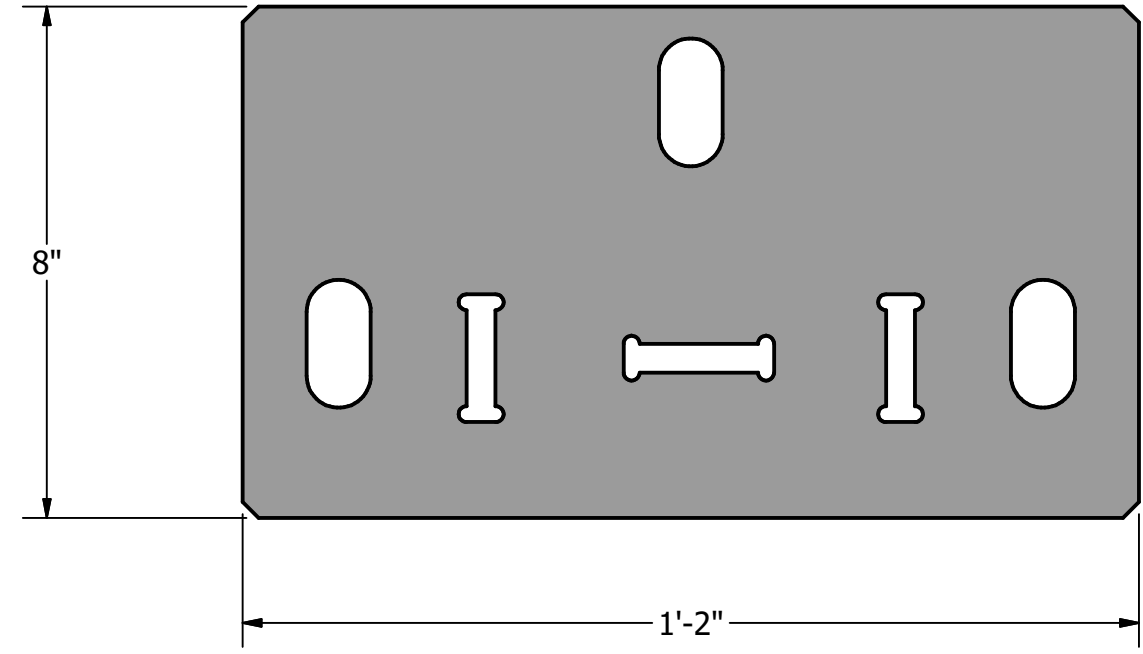

TOP  
SCALE 1 / 3

SIDE  
SCALE 1 / 3

SIDE  
SCALE 1 / 3

DRAWN	slunford	2/6/2022	DOOR POST BASE - STANDARD		
CHECKED			TITLE		
QA			2 TOTAL DOOR POST BASES		
MFG					
APPROVED					
			SIZE	DWG NO	REV
			24 x 36 (inches)	POST BASE v1	
			SCALE	1 / 3	SHEET 5 OF 8

DPB1  
SCALE 1 / 3  
3 TOTAL

DPB3  
SCALE 1 / 3  
3 TOTAL

DPB2  
SCALE 1 / 3  
3 TOTAL

DPB4  
SCALE 1 / 3  
3 TOTAL

DPB5  
SCALE 1 / 3  
3 TOTAL

DRAWN slunford	2/6/2022	STANDARD- DOOR POST BASE		
CHECKED		TITLE		
QA		3 TOTAL STANDARD POST BASES		
MFG				
APPROVED				
		SIZE	DWG NO	REV
		24 x 36 (inches)	POST BASE v1	
		SCALE	1 / 3	SHEET 6 OF 8

TOP  
SCALE 1 / 3

FRONT  
SCALE 1 / 3

SIDE  
SCALE 1 / 3

DRAWN slunford	2/6/2022	DOOR POST BASE- MIRROR		
CHECKED		TITLE 3 TOTAL DOOR POST BASE-MIRROR		
QA				
MFG				
APPROVED				
	SIZE 24 x 36 (inches)	DWG NO	REV	
	SCALE 1 / 3	POST BASE v1		
				SHEET 7 OF 8