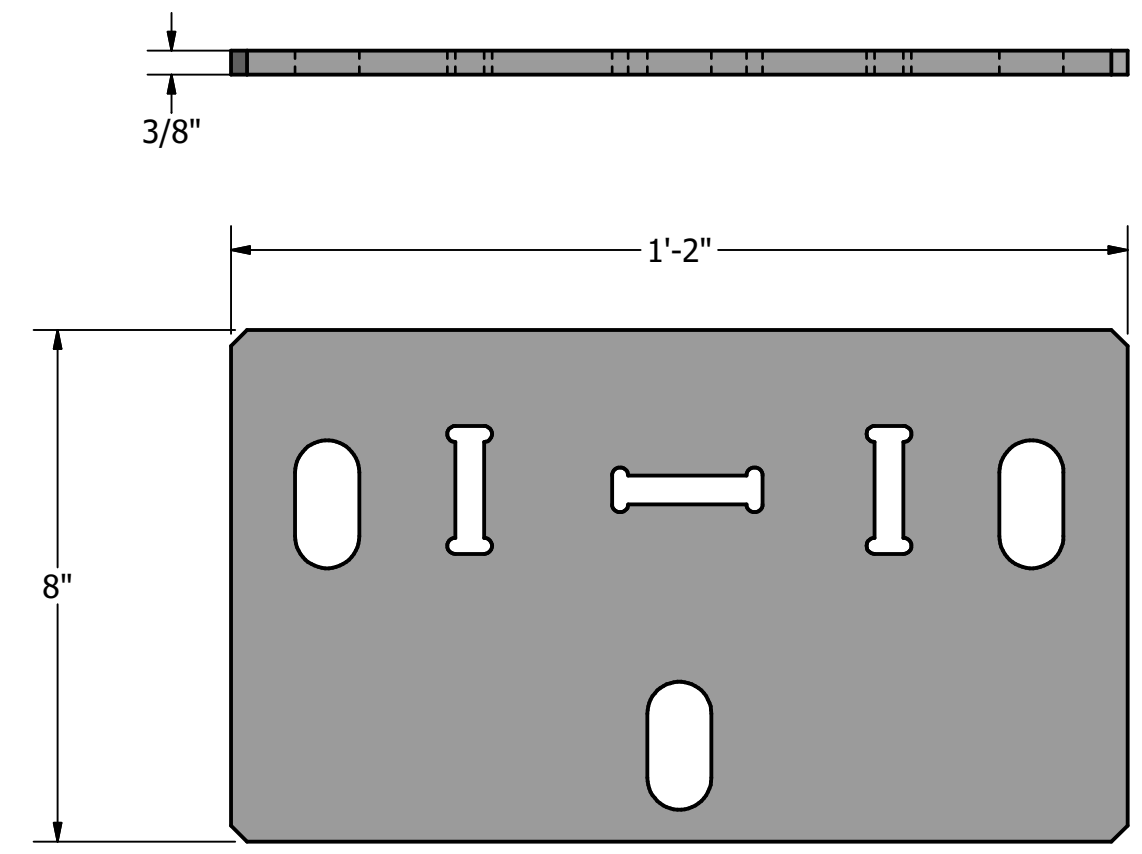

TOP  
SCALE 1 / 3

FRONT  
SCALE 1 / 3

SIDE  
SCALE 1 / 3

DRAWN slunford	2/6/2022	DOOR POST BASE- MIRROR		
CHECKED		TITLE 3 TOTAL DOOR POST BASE-MIRROR		
QA				
MFG				
APPROVED				
	SIZE 24 x 36 (inches)	DWG NO	REV	
	SCALE 1 / 3	POST BASE v1		
				SHEET 7 OF 8

DPB1-MIRR  
SCALE 1 / 3  
3 TOTAL

DPB3-MIRR  
SCALE 1 / 3  
3 TOTAL

DPB2-MIRR  
SCALE 1 / 3  
3 TOTAL

DPB4-MIRR  
SCALE 1 / 3  
3 TOTAL

DPB5-MIRR  
SCALE 1 / 3  
3 TOTAL

DRAWN	slunford	2/6/2022	MIRRORED- DOOR POST BASE		
CHECKED			TITLE		
QA			3 TOTAL MIRRORED - DOOR POST BASES		
MFG					
APPROVED					
			SIZE	DWG NO	REV
			24 x 36 (inches)	POST BASE v1	
			SCALE	1 / 3	SHEET 8 OF 8