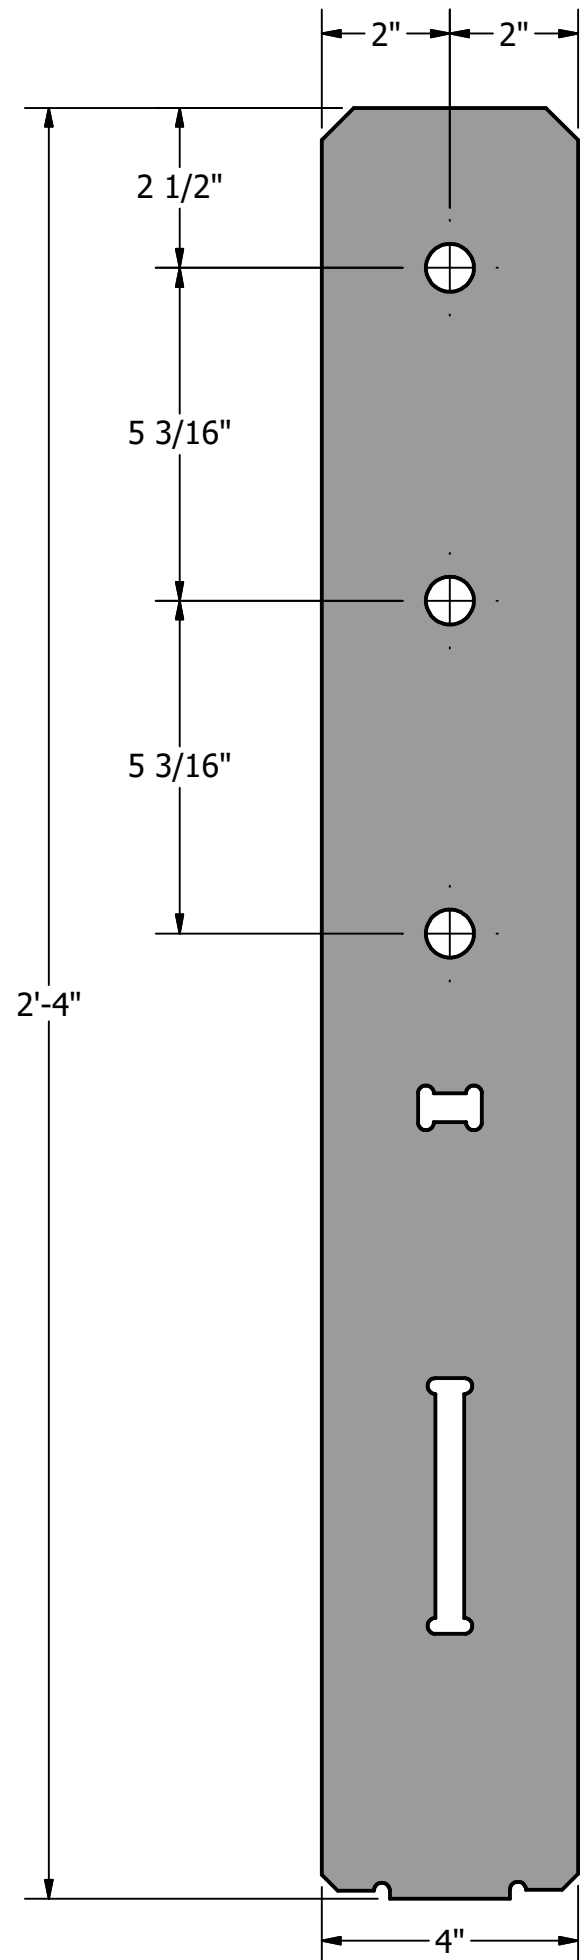

TOP  
SCALE 1 / 3

SIDE  
SCALE 1 / 3

SIDE  
SCALE 1 / 3

DRAWN	slunford	2/6/2022	DOOR POST BASE - STANDARD		
CHECKED			TITLE		
QA			2 TOTAL DOOR POST BASES		
MFG					
APPROVED					
			SIZE	DWG NO	REV
			24 x 36 (inches)	POST BASE v1	
			SCALE	1 / 3	SHEET 5 OF 8

DPB1  
SCALE 1 / 3  
3 TOTAL

DPB3  
SCALE 1 / 3  
3 TOTAL

DPB2  
SCALE 1 / 3  
3 TOTAL

DPB4  
SCALE 1 / 3  
3 TOTAL

DPB5  
SCALE 1 / 3  
3 TOTAL

DRAWN slunford	2/6/2022	STANDARD- DOOR POST BASE		
CHECKED		TITLE		
QA		3 TOTAL STANDARD POST BASES		
MFG				
APPROVED				
		SIZE	DWG NO	REV
		24 x 36 (inches)	POST BASE v1	
		SCALE	1 / 3	SHEET 6 OF 8

TOP  
SCALE 1 / 3

FRONT  
SCALE 1 / 3

SIDE  
SCALE 1 / 3

DRAWN slunford	2/6/2022	DOOR POST BASE- MIRROR		
CHECKED		TITLE 3 TOTAL DOOR POST BASE-MIRROR		
QA				
MFG				
APPROVED				
	SIZE 24 x 36 (inches)	DWG NO	REV	
	SCALE 1 / 3	POST BASE v1		
				SHEET 7 OF 8

DPB1-MIRR  
SCALE 1 / 3  
3 TOTAL

DPB3-MIRR  
SCALE 1 / 3  
3 TOTAL

DPB2-MIRR  
SCALE 1 / 3  
3 TOTAL

DPB4-MIRR  
SCALE 1 / 3  
3 TOTAL

DPB5-MIRR  
SCALE 1 / 3  
3 TOTAL

DRAWN	slunford	2/6/2022	MIRRORED- DOOR POST BASE		
CHECKED			TITLE		
QA			3 TOTAL MIRRORED - DOOR POST BASES		
MFG					
APPROVED					
			SIZE	DWG NO	REV
			24 x 36 (inches)	POST BASE v1	
			SCALE	1 / 3	SHEET 8 OF 8