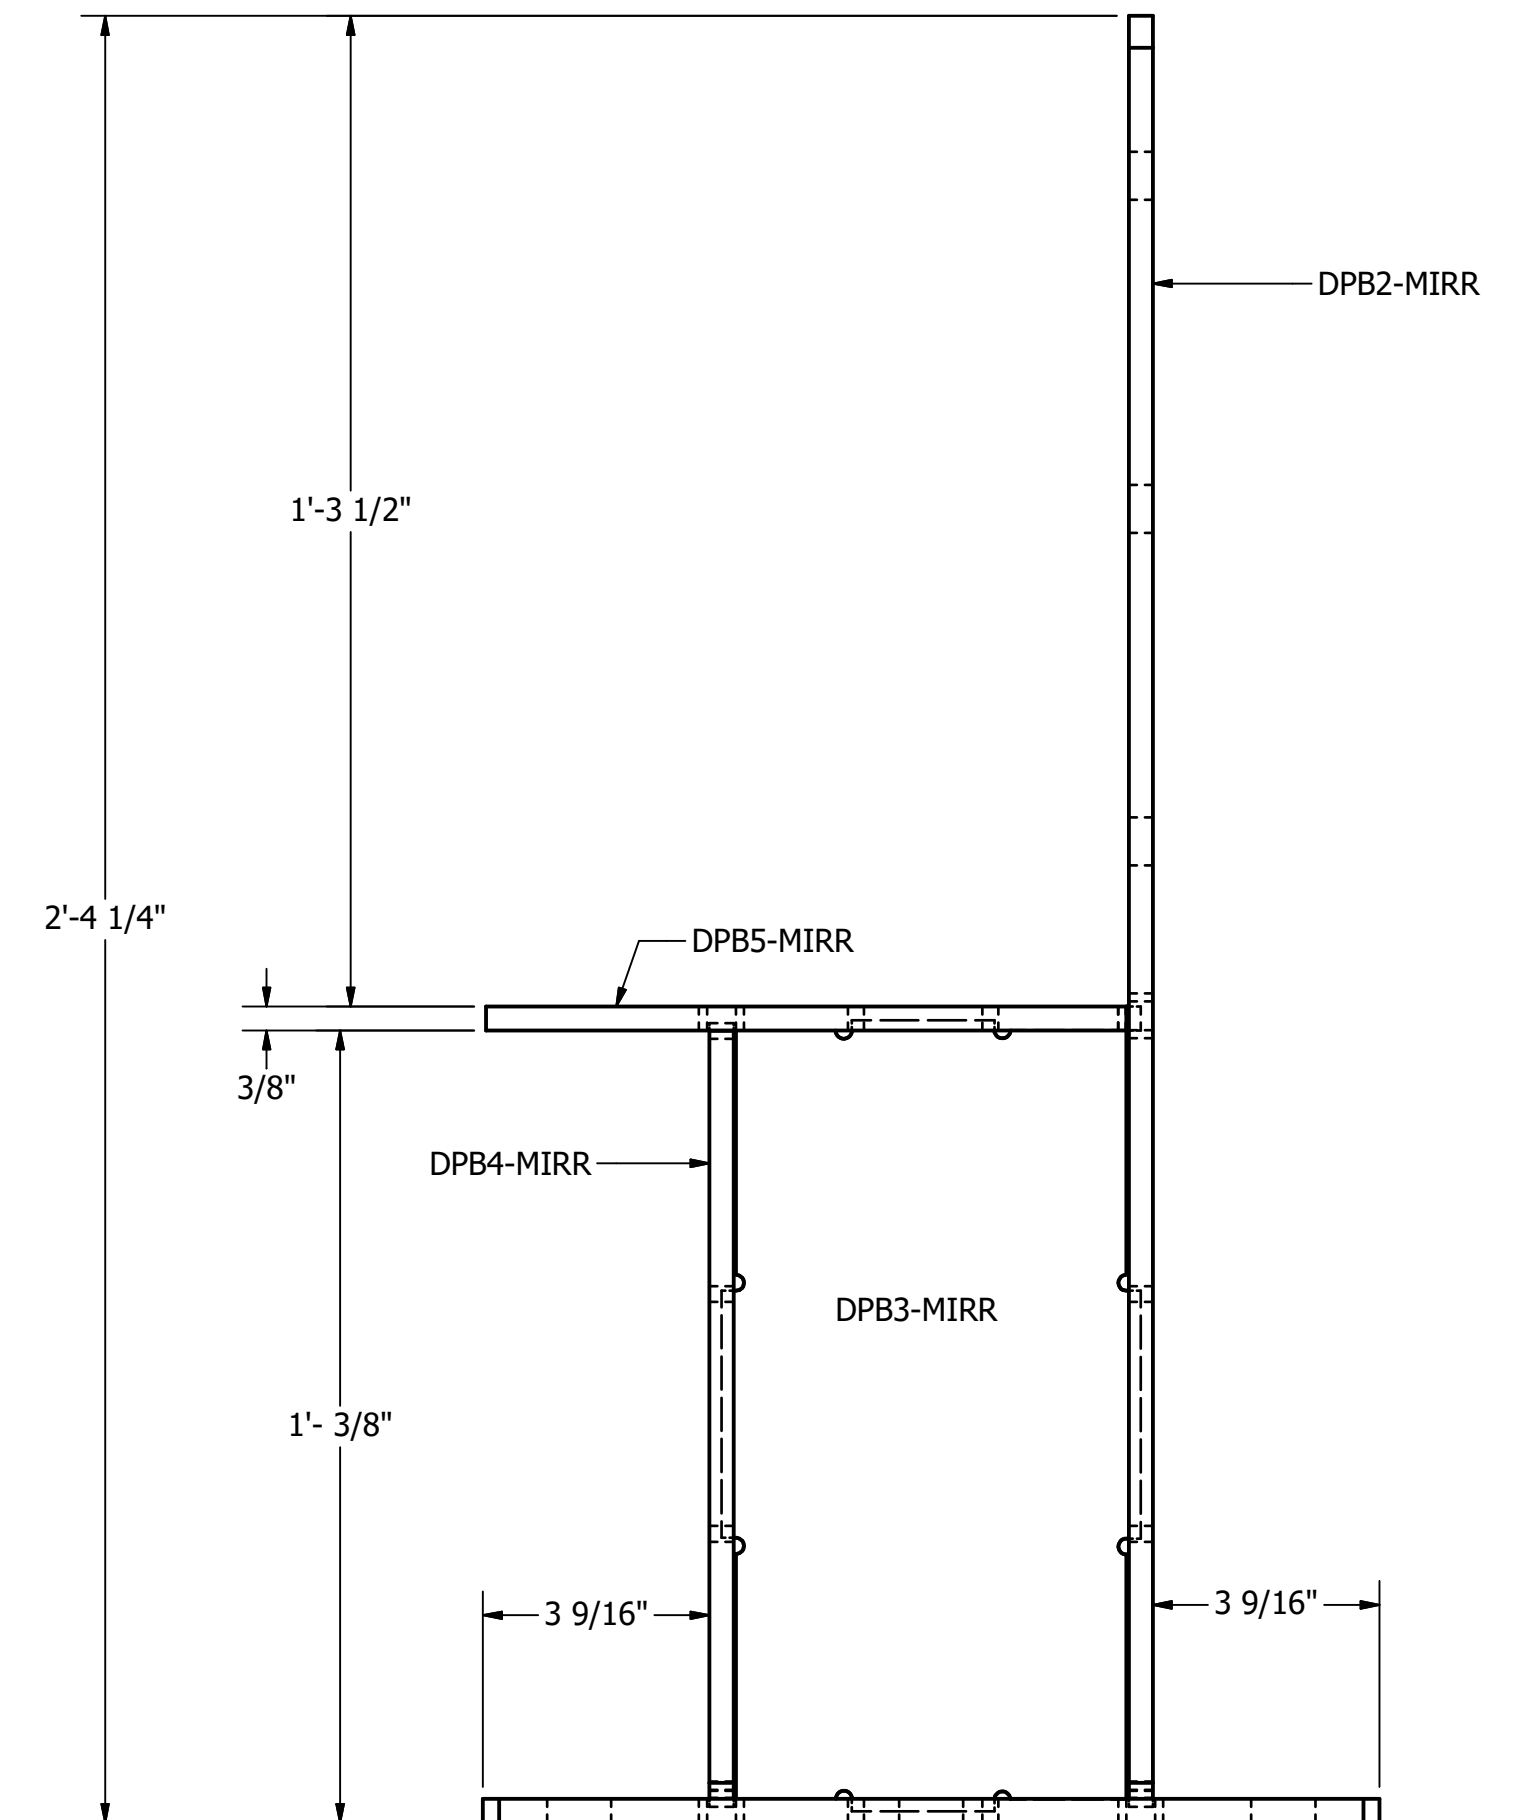

TOP  
SCALE 1 / 3

SIDE  
SCALE 1 / 3

SIDE  
SCALE 1 / 3

DRAWN	slunford	2/6/2022	DOOR POST BASE - STANDARD		
CHECKED			TITLE		
QA			2 TOTAL DOOR POST BASES		
MFG					
APPROVED					
			SIZE	DWG NO	REV
			24 x 36 (inches)	POST BASE v1	
			SCALE	1 / 3	SHEET 5 OF 8

DPB1  
SCALE 1 / 3  
3 TOTAL

DPB3  
SCALE 1 / 3  
3 TOTAL

DPB2  
SCALE 1 / 3  
3 TOTAL

DPB4  
SCALE 1 / 3  
3 TOTAL

DPB5  
SCALE 1 / 3  
3 TOTAL

DRAWN slunford	2/6/2022	STANDARD- DOOR POST BASE		
CHECKED		TITLE		
QA		3 TOTAL STANDARD POST BASES		
MFG				
APPROVED				
		SIZE	DWG NO	REV
		24 x 36 (inches)	POST BASE v1	
		SCALE	1 / 3	SHEET 6 OF 8

TOP  
SCALE 1 / 3

FRONT  
SCALE 1 / 3

SIDE  
SCALE 1 / 3

DRAWN slunford	2/6/2022	DOOR POST BASE- MIRROR		
CHECKED		TITLE 3 TOTAL DOOR POST BASE-MIRROR		
QA				
MFG				
APPROVED				
	SIZE 24 x 36 (inches)	DWG NO	REV	
	SCALE 1 / 3	POST BASE v1		
				SHEET 7 OF 8

DPB1-MIRR  
SCALE 1 / 3  
3 TOTAL

DPB3-MIRR  
SCALE 1 / 3  
3 TOTAL

DPB2-MIRR  
SCALE 1 / 3  
3 TOTAL

DPB4-MIRR  
SCALE 1 / 3  
3 TOTAL

DPB5-MIRR  
SCALE 1 / 3  
3 TOTAL

DRAWN	slunford	2/6/2022	MIRRORED- DOOR POST BASE		
CHECKED			TITLE		
QA			3 TOTAL MIRRORED - DOOR POST BASES		
MFG					
APPROVED					
			SIZE	DWG NO	REV
			24 x 36 (inches)	POST BASE v1	
			SCALE	1 / 3	SHEET 8 OF 8