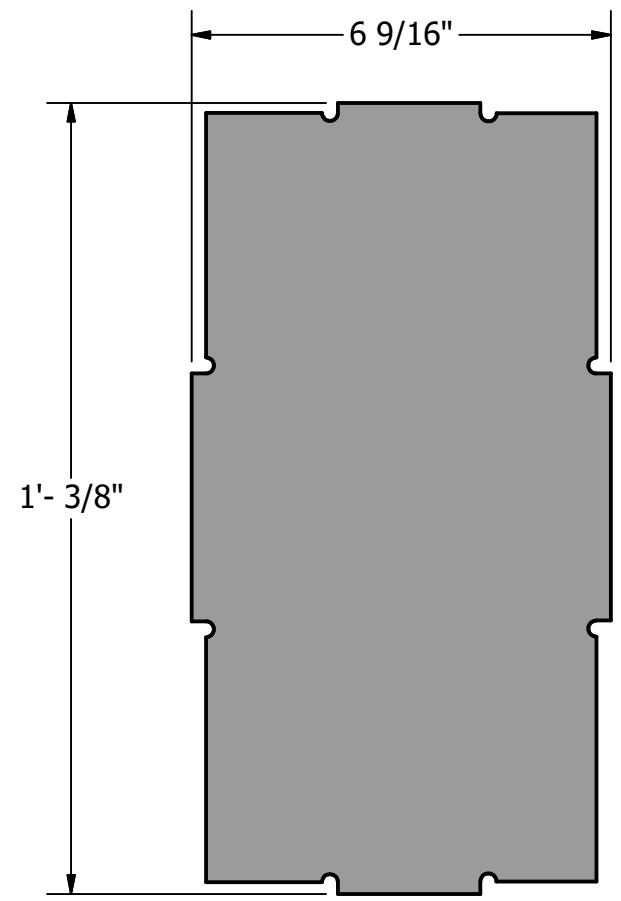

TOP  
SCALE 1 / 3

SIDE  
SCALE 1 / 3

SIDE  
SCALE 1 / 3

DRAWN	slunford	2/6/2022	DOOR POST BASE - STANDARD		
CHECKED			TITLE		
QA			2 TOTAL DOOR POST BASES		
MFG					
APPROVED					
			SIZE	DWG NO	REV
			24 x 36 (inches)	POST BASE v1	
			SCALE	1 / 3	SHEET 5 OF 8

DPB1  
SCALE 1 / 3  
3 TOTAL

DPB3  
SCALE 1 / 3  
3 TOTAL

DPB2  
SCALE 1 / 3  
3 TOTAL

DPB4  
SCALE 1 / 3  
3 TOTAL

DPB5  
SCALE 1 / 3  
3 TOTAL

DRAWN slunford	2/6/2022	STANDARD- DOOR POST BASE		
CHECKED		TITLE		
QA		3 TOTAL STANDARD POST BASES		
MFG				
APPROVED				
		SIZE	DWG NO	REV
		24 x 36 (inches)	POST BASE v1	
		SCALE	1 / 3	SHEET 6 OF 8

TOP  
SCALE 1 / 3

FRONT  
SCALE 1 / 3

SIDE  
SCALE 1 / 3

DRAWN slunford	2/6/2022	DOOR POST BASE- MIRROR		
CHECKED		TITLE 3 TOTAL DOOR POST BASE-MIRROR		
QA				
MFG				
APPROVED				
	SIZE 24 x 36 (inches)	DWG NO	REV	
	SCALE 1 / 3	POST BASE v1		
				SHEET 7 OF 8

DPB1-MIRR  
SCALE 1 / 3  
3 TOTAL

DPB3-MIRR  
SCALE 1 / 3  
3 TOTAL

DPB2-MIRR  
SCALE 1 / 3  
3 TOTAL

DPB4-MIRR  
SCALE 1 / 3  
3 TOTAL

DPB5-MIRR  
SCALE 1 / 3  
3 TOTAL

DRAWN	slunford	2/6/2022	MIRRORED- DOOR POST BASE		
CHECKED			TITLE		
QA			3 TOTAL MIRRORED - DOOR POST BASES		
MFG					
APPROVED					
			SIZE	DWG NO	REV
			24 x 36 (inches)	POST BASE v1	
			SCALE	1 / 3	SHEET 8 OF 8