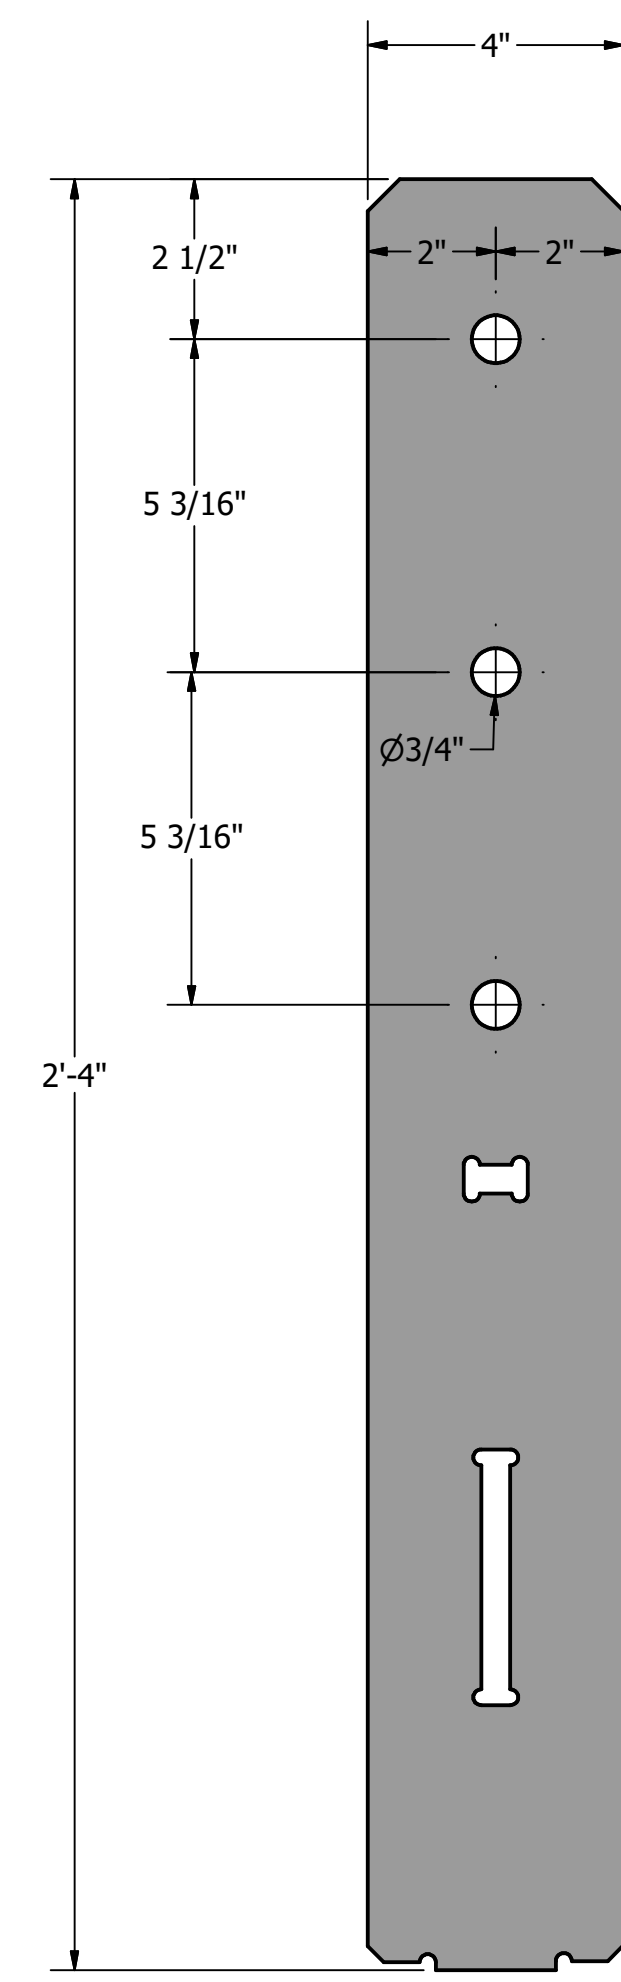

TOP  
SCALE 1 / 3

SIDE  
SCALE 1 / 3

SIDE  
SCALE 1 / 3

DRAWN	slunford	2/6/2022	DOOR POST BASE - STANDARD		
CHECKED			TITLE		
QA			2 TOTAL DOOR POST BASES		
MFG					
APPROVED					
			SIZE	DWG NO	REV
			24 x 36 (inches)	POST BASE v1	
			SCALE	1 / 3	SHEET 5 OF 8

DPB1  
SCALE 1 / 3  
3 TOTAL

DPB3  
SCALE 1 / 3  
3 TOTAL

DPB2  
SCALE 1 / 3  
3 TOTAL

DPB4  
SCALE 1 / 3  
3 TOTAL

DPB5  
SCALE 1 / 3  
3 TOTAL

DRAWN slunford	2/6/2022	STANDARD- DOOR POST BASE		
CHECKED		TITLE		
QA		3 TOTAL STANDARD POST BASES		
MFG				
APPROVED				
		SIZE	DWG NO	REV
		24 x 36 (inches)	POST BASE v1	
		SCALE	1 / 3	SHEET 6 OF 8

TOP  
SCALE 1 / 3

FRONT  
SCALE 1 / 3

SIDE  
SCALE 1 / 3

DRAWN slunford	2/6/2022	DOOR POST BASE- MIRROR		
CHECKED		TITLE 3 TOTAL DOOR POST BASE-MIRROR		
QA				
MFG				
APPROVED				
	SIZE 24 x 36 (inches)	DWG NO	REV	
	SCALE 1 / 3	POST BASE v1		
				SHEET 7 OF 8

DPB1-MIRR  
SCALE 1 / 3  
3 TOTAL

DPB3-MIRR  
SCALE 1 / 3  
3 TOTAL

DPB2-MIRR  
SCALE 1 / 3  
3 TOTAL

DPB4-MIRR  
SCALE 1 / 3  
3 TOTAL

DPB5-MIRR  
SCALE 1 / 3  
3 TOTAL

DRAWN	slunford	2/6/2022	MIRRORED- DOOR POST BASE		
CHECKED			TITLE		
QA			3 TOTAL MIRRORED - DOOR POST BASES		
MFG					
APPROVED					
			SIZE	DWG NO	REV
			24 x 36 (inches)	POST BASE v1	
			SCALE	1 / 3	SHEET 8 OF 8