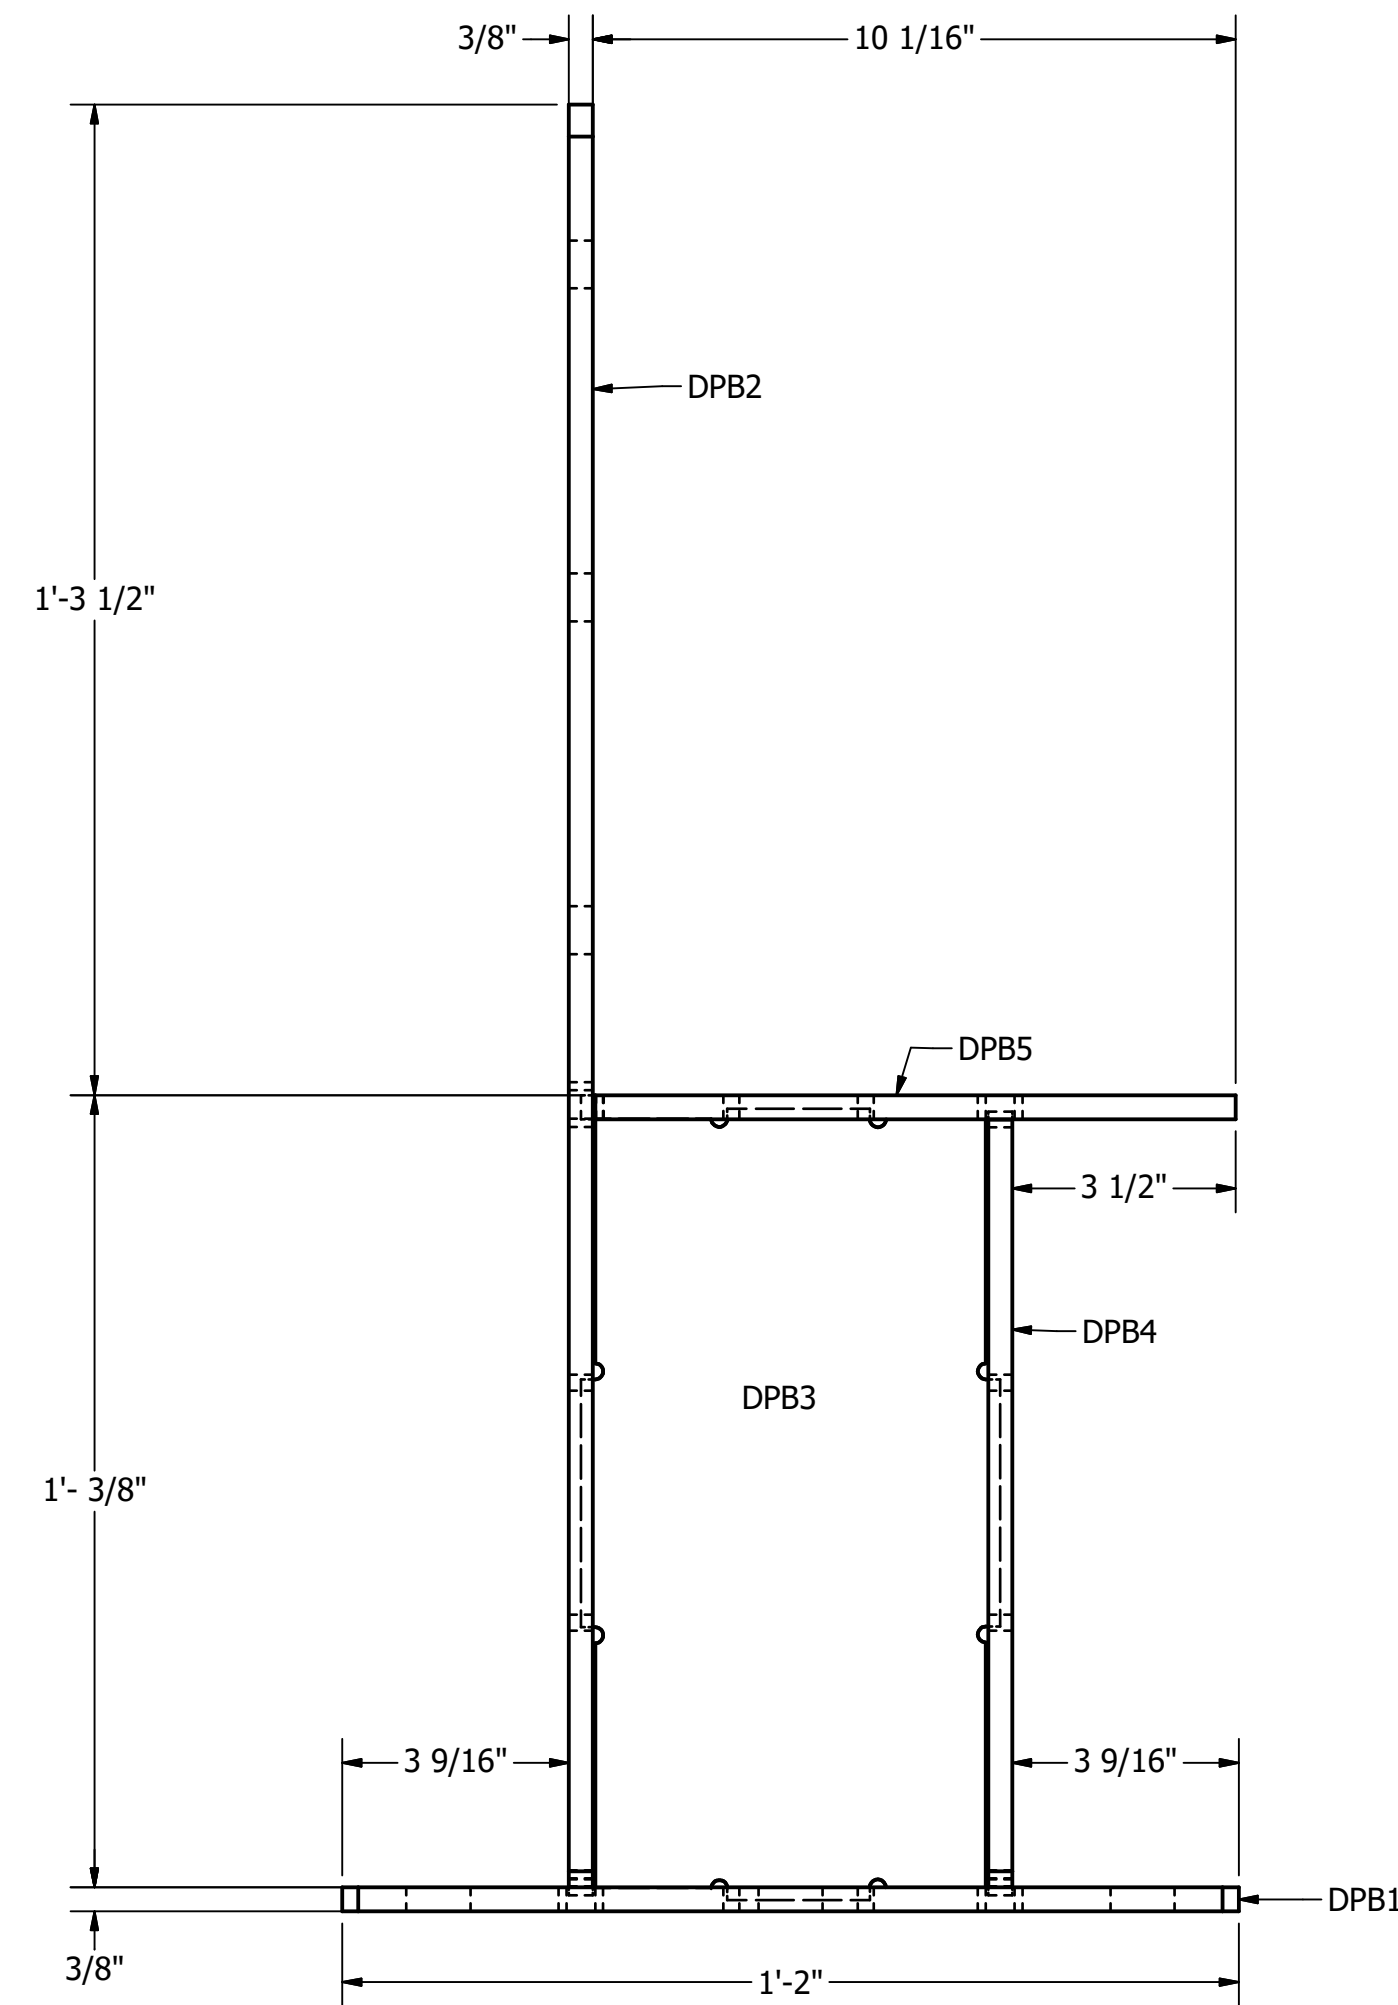

TOP  
SCALE 1 / 3

SIDE  
SCALE 1 / 3

SIDE  
SCALE 1 / 3

DRAWN	slunford	2/6/2022	DOOR POST BASE - STANDARD		
CHECKED			TITLE		
QA			2 TOTAL DOOR POST BASES		
MFG					
APPROVED					
			SIZE	DWG NO	REV
			24 x 36 (inches)	POST BASE v1	
			SCALE	1 / 3	SHEET 5 OF 8

DPB1  
SCALE 1 / 3  
3 TOTAL

DPB3  
SCALE 1 / 3  
3 TOTAL

DPB2  
SCALE 1 / 3  
3 TOTAL

DPB4  
SCALE 1 / 3  
3 TOTAL

DPB5  
SCALE 1 / 3  
3 TOTAL

DRAWN slunford	2/6/2022	STANDARD- DOOR POST BASE		
CHECKED		TITLE		
QA		3 TOTAL STANDARD POST BASES		
MFG				
APPROVED				
		SIZE	DWG NO	REV
		24 x 36 (inches)	POST BASE v1	
		SCALE	1 / 3	SHEET 6 OF 8

TOP  
SCALE 1 / 3

FRONT  
SCALE 1 / 3

SIDE  
SCALE 1 / 3

DRAWN slunford	2/6/2022	DOOR POST BASE- MIRROR		
CHECKED		TITLE 3 TOTAL DOOR POST BASE-MIRROR		
QA				
MFG				
APPROVED				
	SIZE 24 x 36 (inches)	DWG NO	REV	
	SCALE 1 / 3	POST BASE v1		
				SHEET 7 OF 8

DPB1-MIRR  
SCALE 1 / 3  
3 TOTAL

DPB3-MIRR  
SCALE 1 / 3  
3 TOTAL

DPB2-MIRR  
SCALE 1 / 3  
3 TOTAL

DPB4-MIRR  
SCALE 1 / 3  
3 TOTAL

DPB5-MIRR  
SCALE 1 / 3  
3 TOTAL

DRAWN	slunford	2/6/2022	MIRRORED- DOOR POST BASE		
CHECKED			TITLE		
QA			3 TOTAL MIRRORED - DOOR POST BASES		
MFG					
APPROVED					
			SIZE	DWG NO	REV
			24 x 36 (inches)	POST BASE v1	
			SCALE	1 / 3	SHEET 8 OF 8