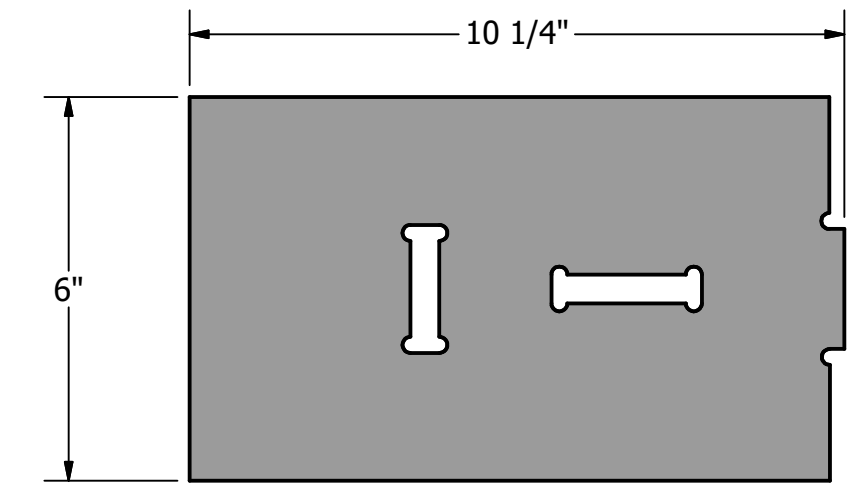

TOP  
SCALE 1 / 3

FRONT  
SCALE 1 / 3

SIDE  
SCALE 1 / 3

DRAWN slunford	2/6/2022	DOOR POST BASE- MIRROR		
CHECKED		TITLE 3 TOTAL DOOR POST BASE-MIRROR		
QA				
MFG				
APPROVED				
	SIZE 24 x 36 (inches)	DWG NO	REV	
	SCALE 1 / 3	POST BASE v1		
				SHEET 7 OF 8

DPB1-MIRR  
SCALE 1 / 3  
3 TOTAL

DPB3-MIRR  
SCALE 1 / 3  
3 TOTAL

DPB2-MIRR  
SCALE 1 / 3  
3 TOTAL

DPB4-MIRR  
SCALE 1 / 3  
3 TOTAL

DPB5-MIRR  
SCALE 1 / 3  
3 TOTAL

DRAWN	slunford	2/6/2022	MIRRORED- DOOR POST BASE		
CHECKED			TITLE		
QA			3 TOTAL MIRRORED - DOOR POST BASES		
MFG					
APPROVED					
			SIZE	DWG NO	REV
			24 x 36 (inches)	POST BASE v1	
			SCALE	1 / 3	SHEET 8 OF 8