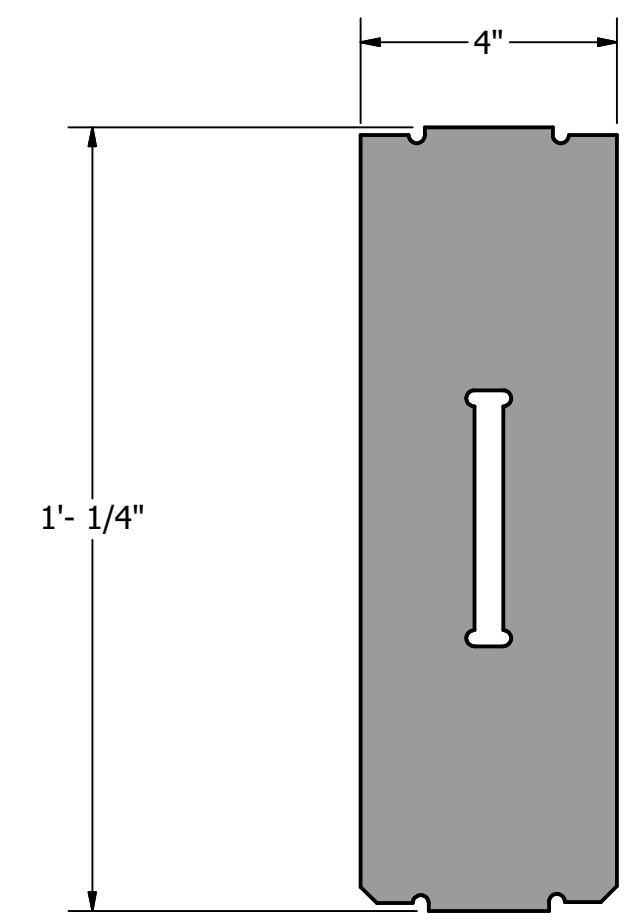

TOP  
SCALE 1 / 3

SIDE  
SCALE 1 / 3

SIDE  
SCALE 1 / 3

DRAWN	slunford	2/6/2022	DOOR POST BASE - STANDARD		
CHECKED			TITLE		
QA			2 TOTAL DOOR POST BASES		
MFG					
APPROVED					
			SIZE	DWG NO	REV
			24 x 36 (inches)	POST BASE v1	
			SCALE	1 / 3	SHEET 5 OF 8

DPB1  
SCALE 1 / 3  
3 TOTAL

DPB3  
SCALE 1 / 3  
3 TOTAL

DPB2  
SCALE 1 / 3  
3 TOTAL

DPB4  
SCALE 1 / 3  
3 TOTAL

DPB5  
SCALE 1 / 3  
3 TOTAL

DRAWN slunford	2/6/2022	STANDARD- DOOR POST BASE		
CHECKED		TITLE		
QA		3 TOTAL STANDARD POST BASES		
MFG				
APPROVED				
		SIZE	DWG NO	REV
		24 x 36 (inches)	POST BASE v1	
		SCALE	1 / 3	SHEET 6 OF 8

TOP  
SCALE 1 / 3

FRONT  
SCALE 1 / 3

SIDE  
SCALE 1 / 3

DRAWN slunford	2/6/2022	DOOR POST BASE- MIRROR		
CHECKED		TITLE 3 TOTAL DOOR POST BASE-MIRROR		
QA				
MFG				
APPROVED				
	SIZE 24 x 36 (inches)	DWG NO	REV	
	SCALE 1 / 3	POST BASE v1		
				SHEET 7 OF 8

DPB1-MIRR  
SCALE 1 / 3  
3 TOTAL

DPB3-MIRR  
SCALE 1 / 3  
3 TOTAL

DPB2-MIRR  
SCALE 1 / 3  
3 TOTAL

DPB4-MIRR  
SCALE 1 / 3  
3 TOTAL

DPB5-MIRR  
SCALE 1 / 3  
3 TOTAL

DRAWN	slunford	2/6/2022	MIRRORED- DOOR POST BASE		
CHECKED			TITLE		
QA			3 TOTAL MIRRORED - DOOR POST BASES		
MFG					
APPROVED					
			SIZE	DWG NO	REV
			24 x 36 (inches)	POST BASE v1	
			SCALE	1 / 3	SHEET 8 OF 8