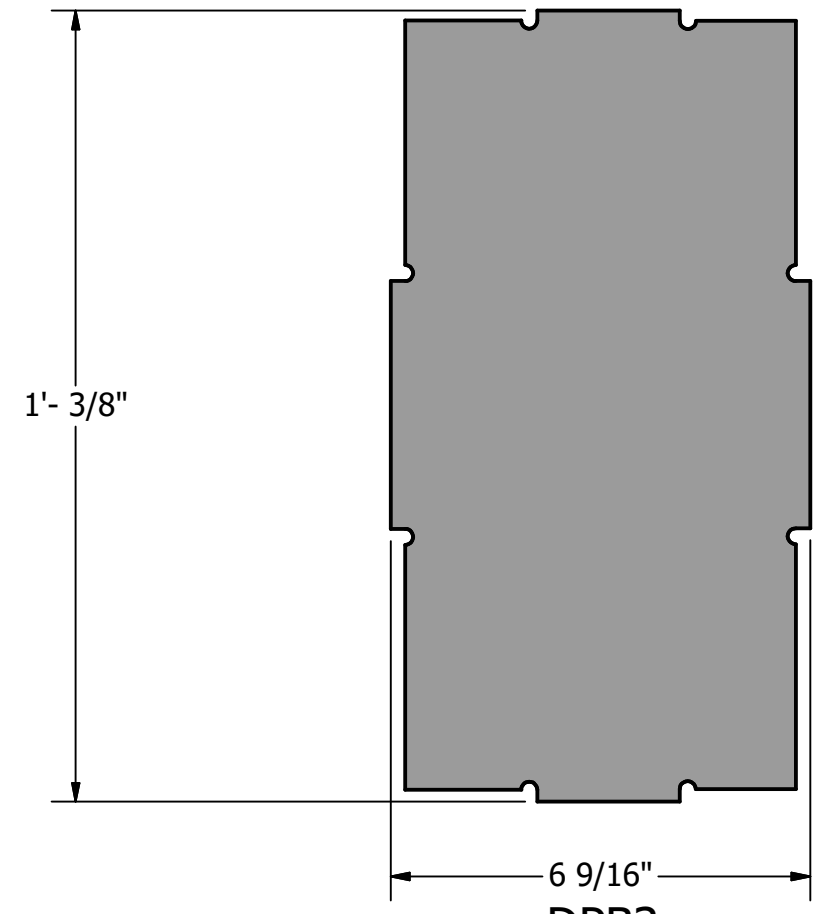

TOP  
SCALE 1 / 3

SIDE  
SCALE 1 / 3

SIDE  
SCALE 1 / 3

DRAWN	slunford	2/6/2022	DOOR POST BASE - STANDARD		
CHECKED			TITLE		
QA			2 TOTAL DOOR POST BASES		
MFG					
APPROVED					
			SIZE	DWG NO	REV
			24 x 36 (inches)	POST BASE v1	
			SCALE	1 / 3	SHEET 5 OF 8

DPB1  
SCALE 1 / 3  
3 TOTAL

DPB3  
SCALE 1 / 3  
3 TOTAL

DPB2  
SCALE 1 / 3  
3 TOTAL

DPB4  
SCALE 1 / 3  
3 TOTAL

DPB5  
SCALE 1 / 3  
3 TOTAL

DRAWN slunford	2/6/2022	STANDARD- DOOR POST BASE		
CHECKED		TITLE		
QA		3 TOTAL STANDARD POST BASES		
MFG				
APPROVED				
		SIZE	DWG NO	REV
		24 x 36 (inches)	POST BASE v1	
		SCALE	1 / 3	SHEET 6 OF 8

TOP  
SCALE 1 / 3

FRONT  
SCALE 1 / 3

SIDE  
SCALE 1 / 3

DRAWN slunford	2/6/2022	DOOR POST BASE- MIRROR		
CHECKED		TITLE 3 TOTAL DOOR POST BASE-MIRROR		
QA				
MFG				
APPROVED				
	SIZE 24 x 36 (inches)	DWG NO	REV	
	SCALE 1 / 3	POST BASE v1		
				SHEET 7 OF 8

DPB1-MIRR  
SCALE 1 / 3  
3 TOTAL

DPB3-MIRR  
SCALE 1 / 3  
3 TOTAL

DPB2-MIRR  
SCALE 1 / 3  
3 TOTAL

DPB4-MIRR  
SCALE 1 / 3  
3 TOTAL

DPB5-MIRR  
SCALE 1 / 3  
3 TOTAL

DRAWN	slunford	2/6/2022	MIRRORED- DOOR POST BASE		
CHECKED			TITLE		
QA			3 TOTAL MIRRORED - DOOR POST BASES		
MFG					
APPROVED					
			SIZE	DWG NO	REV
			24 x 36 (inches)	POST BASE v1	
			SCALE	1 / 3	SHEET 8 OF 8