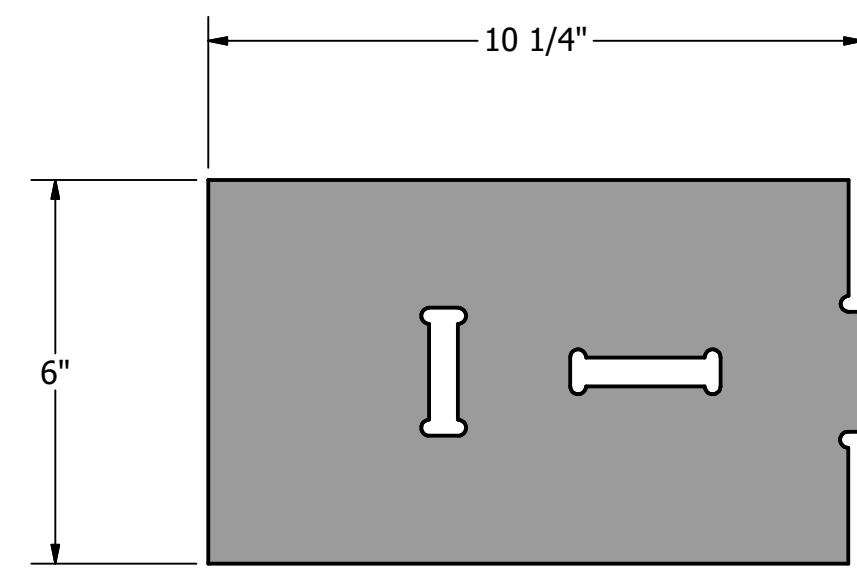

TOP  
SCALE 1 / 3

SIDE  
SCALE 1 / 3

SIDE  
SCALE 1 / 3

DRAWN	slunford	2/6/2022	DOOR POST BASE - STANDARD		
CHECKED			TITLE		
QA			2 TOTAL DOOR POST BASES		
MFG					
APPROVED					
			SIZE	DWG NO	REV
			24 x 36 (inches)	POST BASE v1	
			SCALE	1 / 3	SHEET 5 OF 8

DPB1  
SCALE 1 / 3  
3 TOTAL

DPB3  
SCALE 1 / 3  
3 TOTAL

DPB2  
SCALE 1 / 3  
3 TOTAL

DPB4  
SCALE 1 / 3  
3 TOTAL

DPB5  
SCALE 1 / 3  
3 TOTAL

DRAWN slunford	2/6/2022	STANDARD- DOOR POST BASE		
CHECKED		TITLE		
QA		3 TOTAL STANDARD POST BASES		
MFG				
APPROVED				
		SIZE	DWG NO	REV
		24 x 36 (inches)	POST BASE v1	
		SCALE	1 / 3	SHEET 6 OF 8

TOP  
SCALE 1 / 3

FRONT  
SCALE 1 / 3

SIDE  
SCALE 1 / 3

DRAWN slunford	2/6/2022	DOOR POST BASE- MIRROR		
CHECKED		TITLE 3 TOTAL DOOR POST BASE-MIRROR		
QA				
MFG				
APPROVED				
	SIZE 24 x 36 (inches)	DWG NO	REV	
	SCALE 1 / 3	POST BASE v1		
				SHEET 7 OF 8